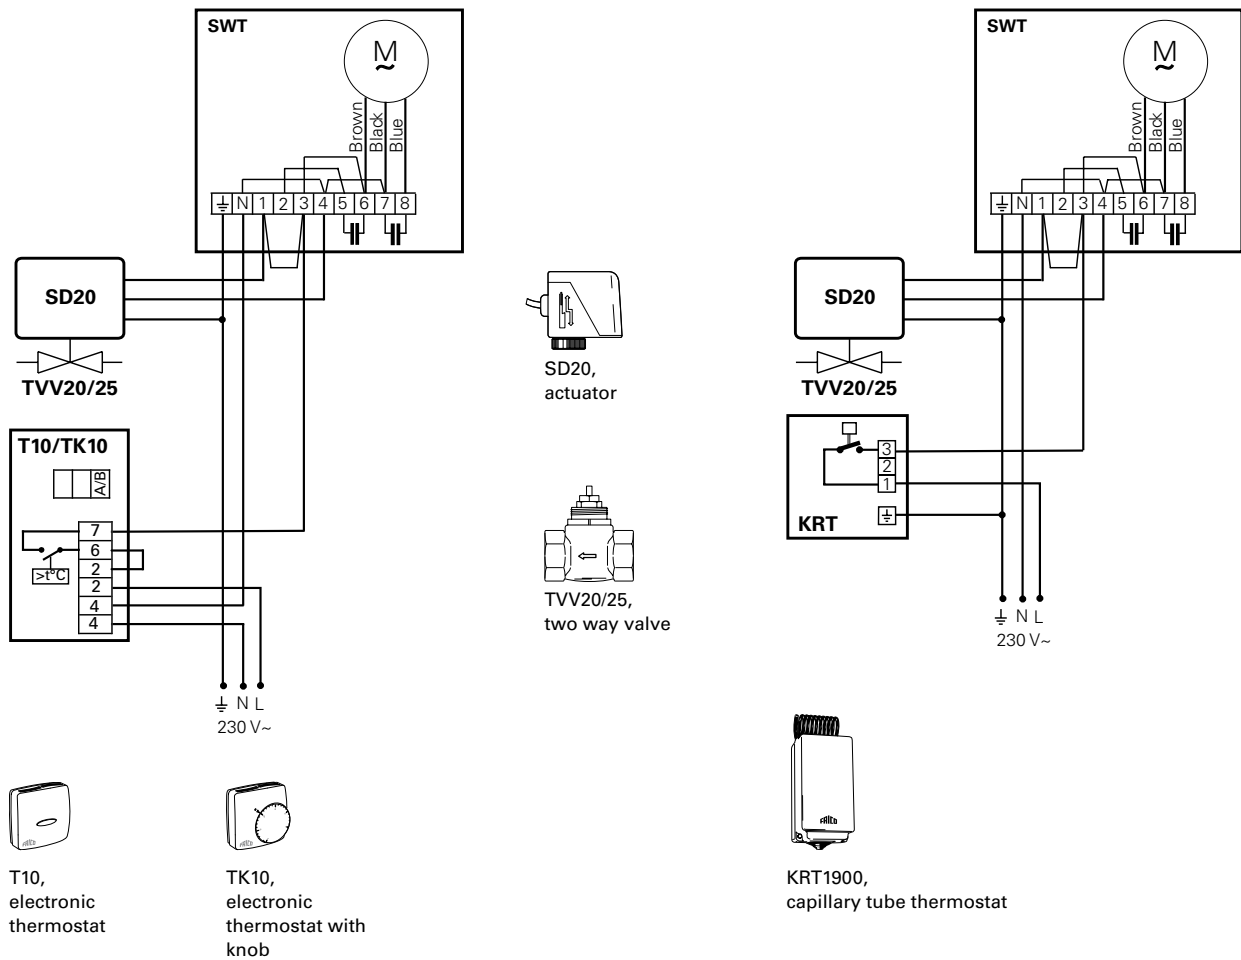

Wiring diagrams

Internal wiring diagram

Control by thermostat only

Fan heater SWT

Wiring diagrams

2-step control of airflow only

Thermostat and 2-step control

Wiring diagrams

5-step control of airflow only

Thermostat and 5-step control

RE1,5-7,
5-step control

T10,
electronic
thermostat

TK10,
electronic
thermostat with
knob

RE1,5-7,
5-step control

KRT1900,
capillary tube
thermostat