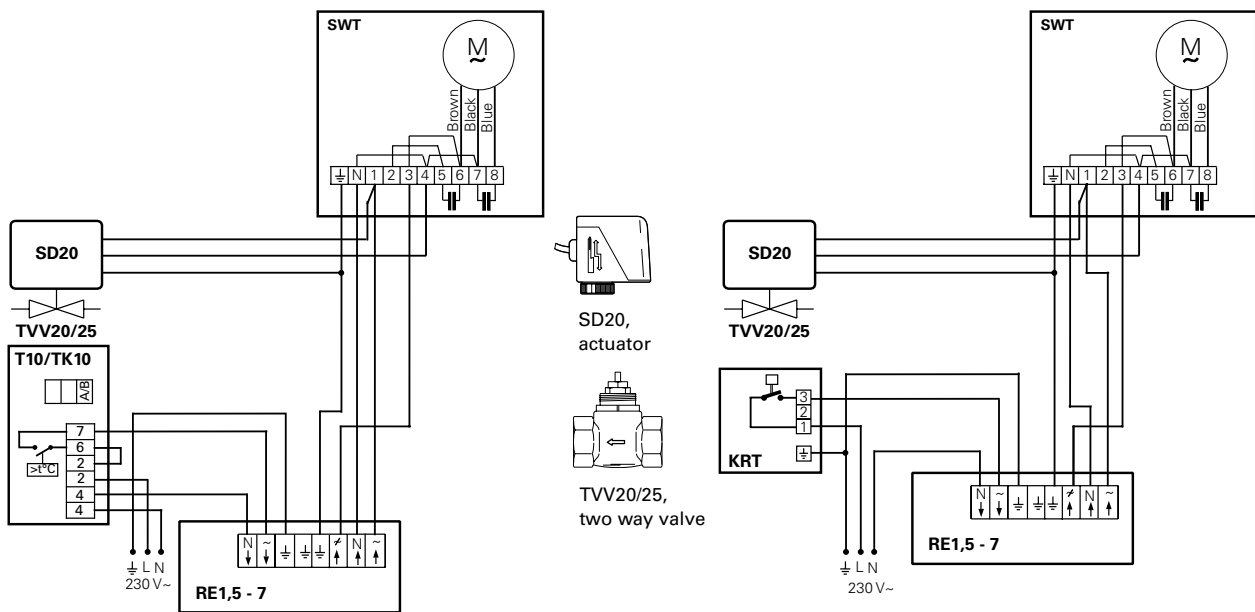

Wiring diagrams

Internal wiring diagram

Control by thermostat only

Fan heater SWT

Wiring diagrams

2-step control of airflow only

Thermostat and 2-step control

Wiring diagrams

5-step control of airflow only

Thermostat and 5-step control

RE1,5-7,
5-step control

T10,
electronic
thermostat

TK10,
electronic
thermostat with
knob

RE1,5-7,
5-step control

KRT1900,
capillary tube
thermostat