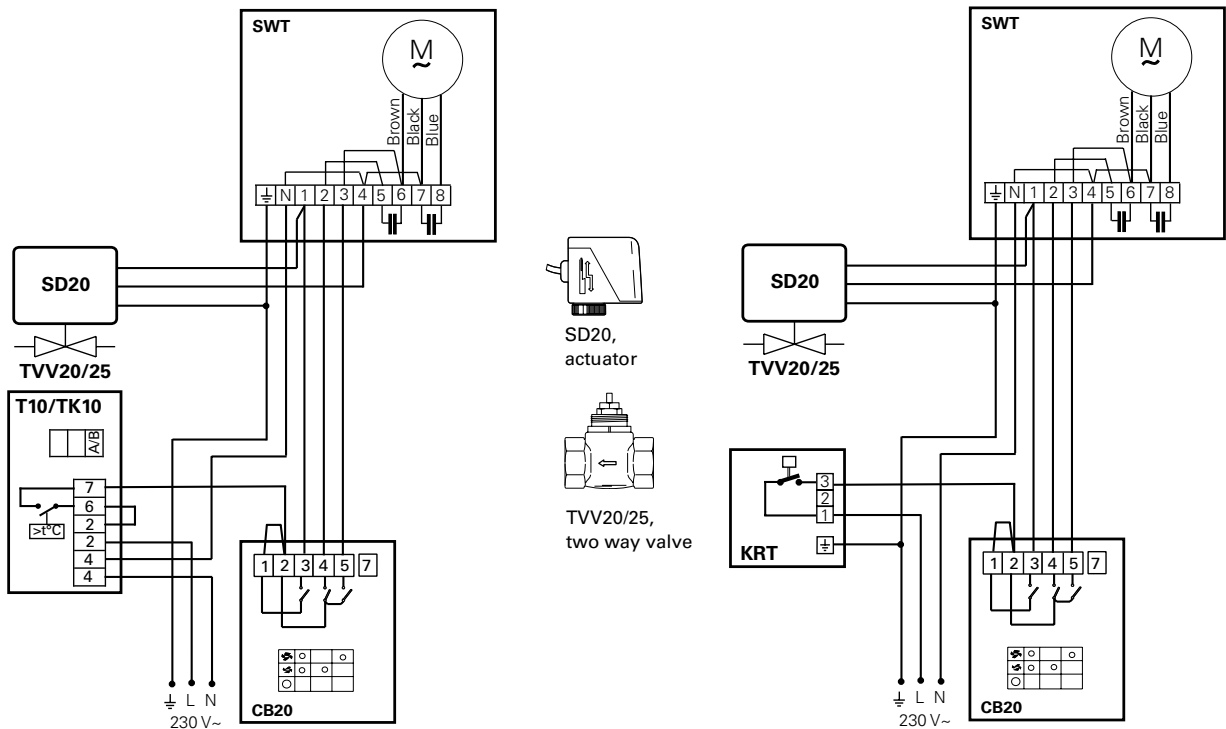

Wiring diagrams

Internal wiring diagram

Control by thermostat only

Fan heater SWT

Wiring diagrams

2-step control of airflow only

Thermostat and 2-step control

Wiring diagrams

5-step control of airflow only

Thermostat and 5-step control

RE1,5-7,
5-step control

T10,
electronic
thermostat

TK10,
electronic
thermostat with
knob

RE1,5-7,
5-step control

KRT1900,
capillary tube
thermostat